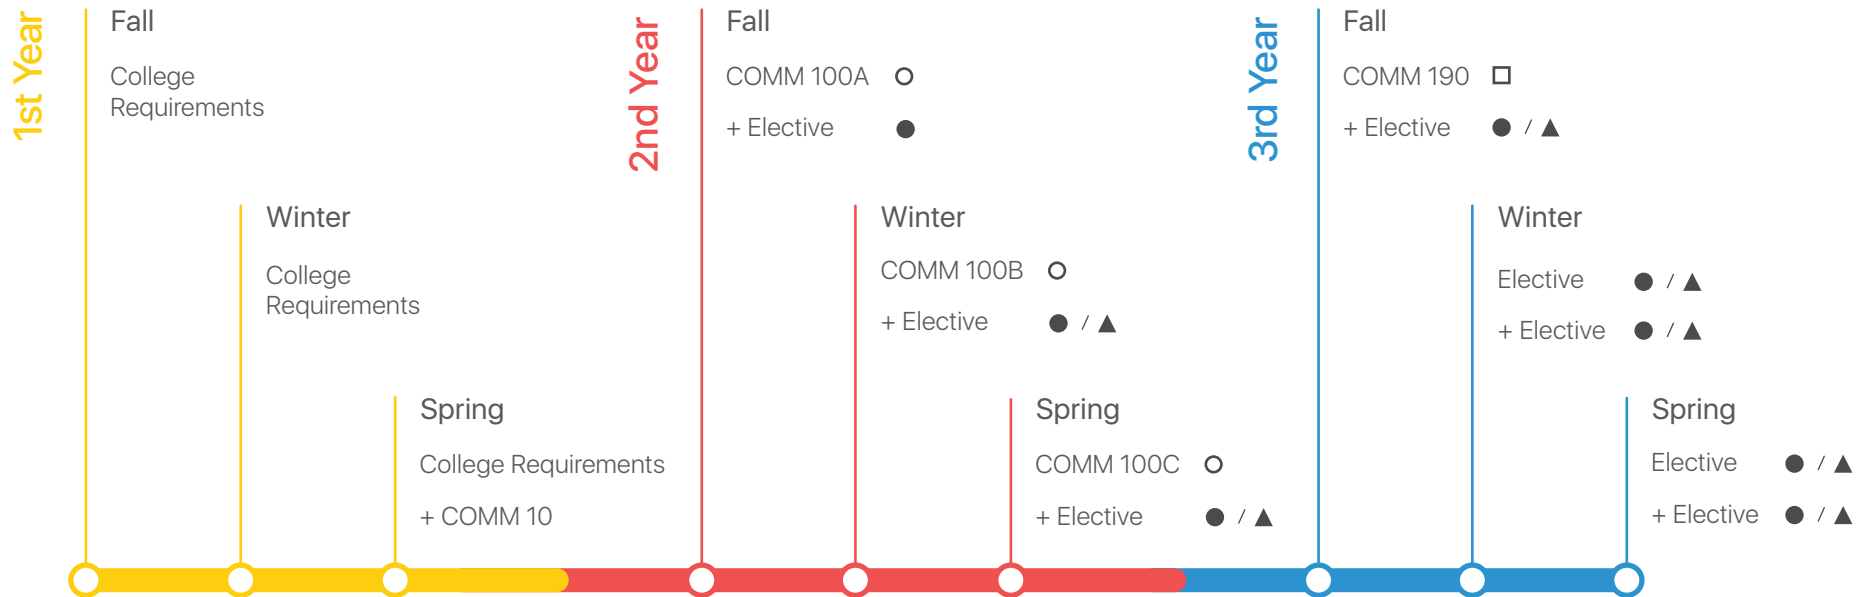

# UC San Diego

Department of Communication

Finish in 3: Quarter by Quarter

## Prerequisites

- / ○ Completion of COMM 10 or concurrent enrollment
- ▲ Completion of COMM 10 and one COMM 100 (A, B, or C)
- Junior Standing, Completion of COMM 10 and one COMM 100